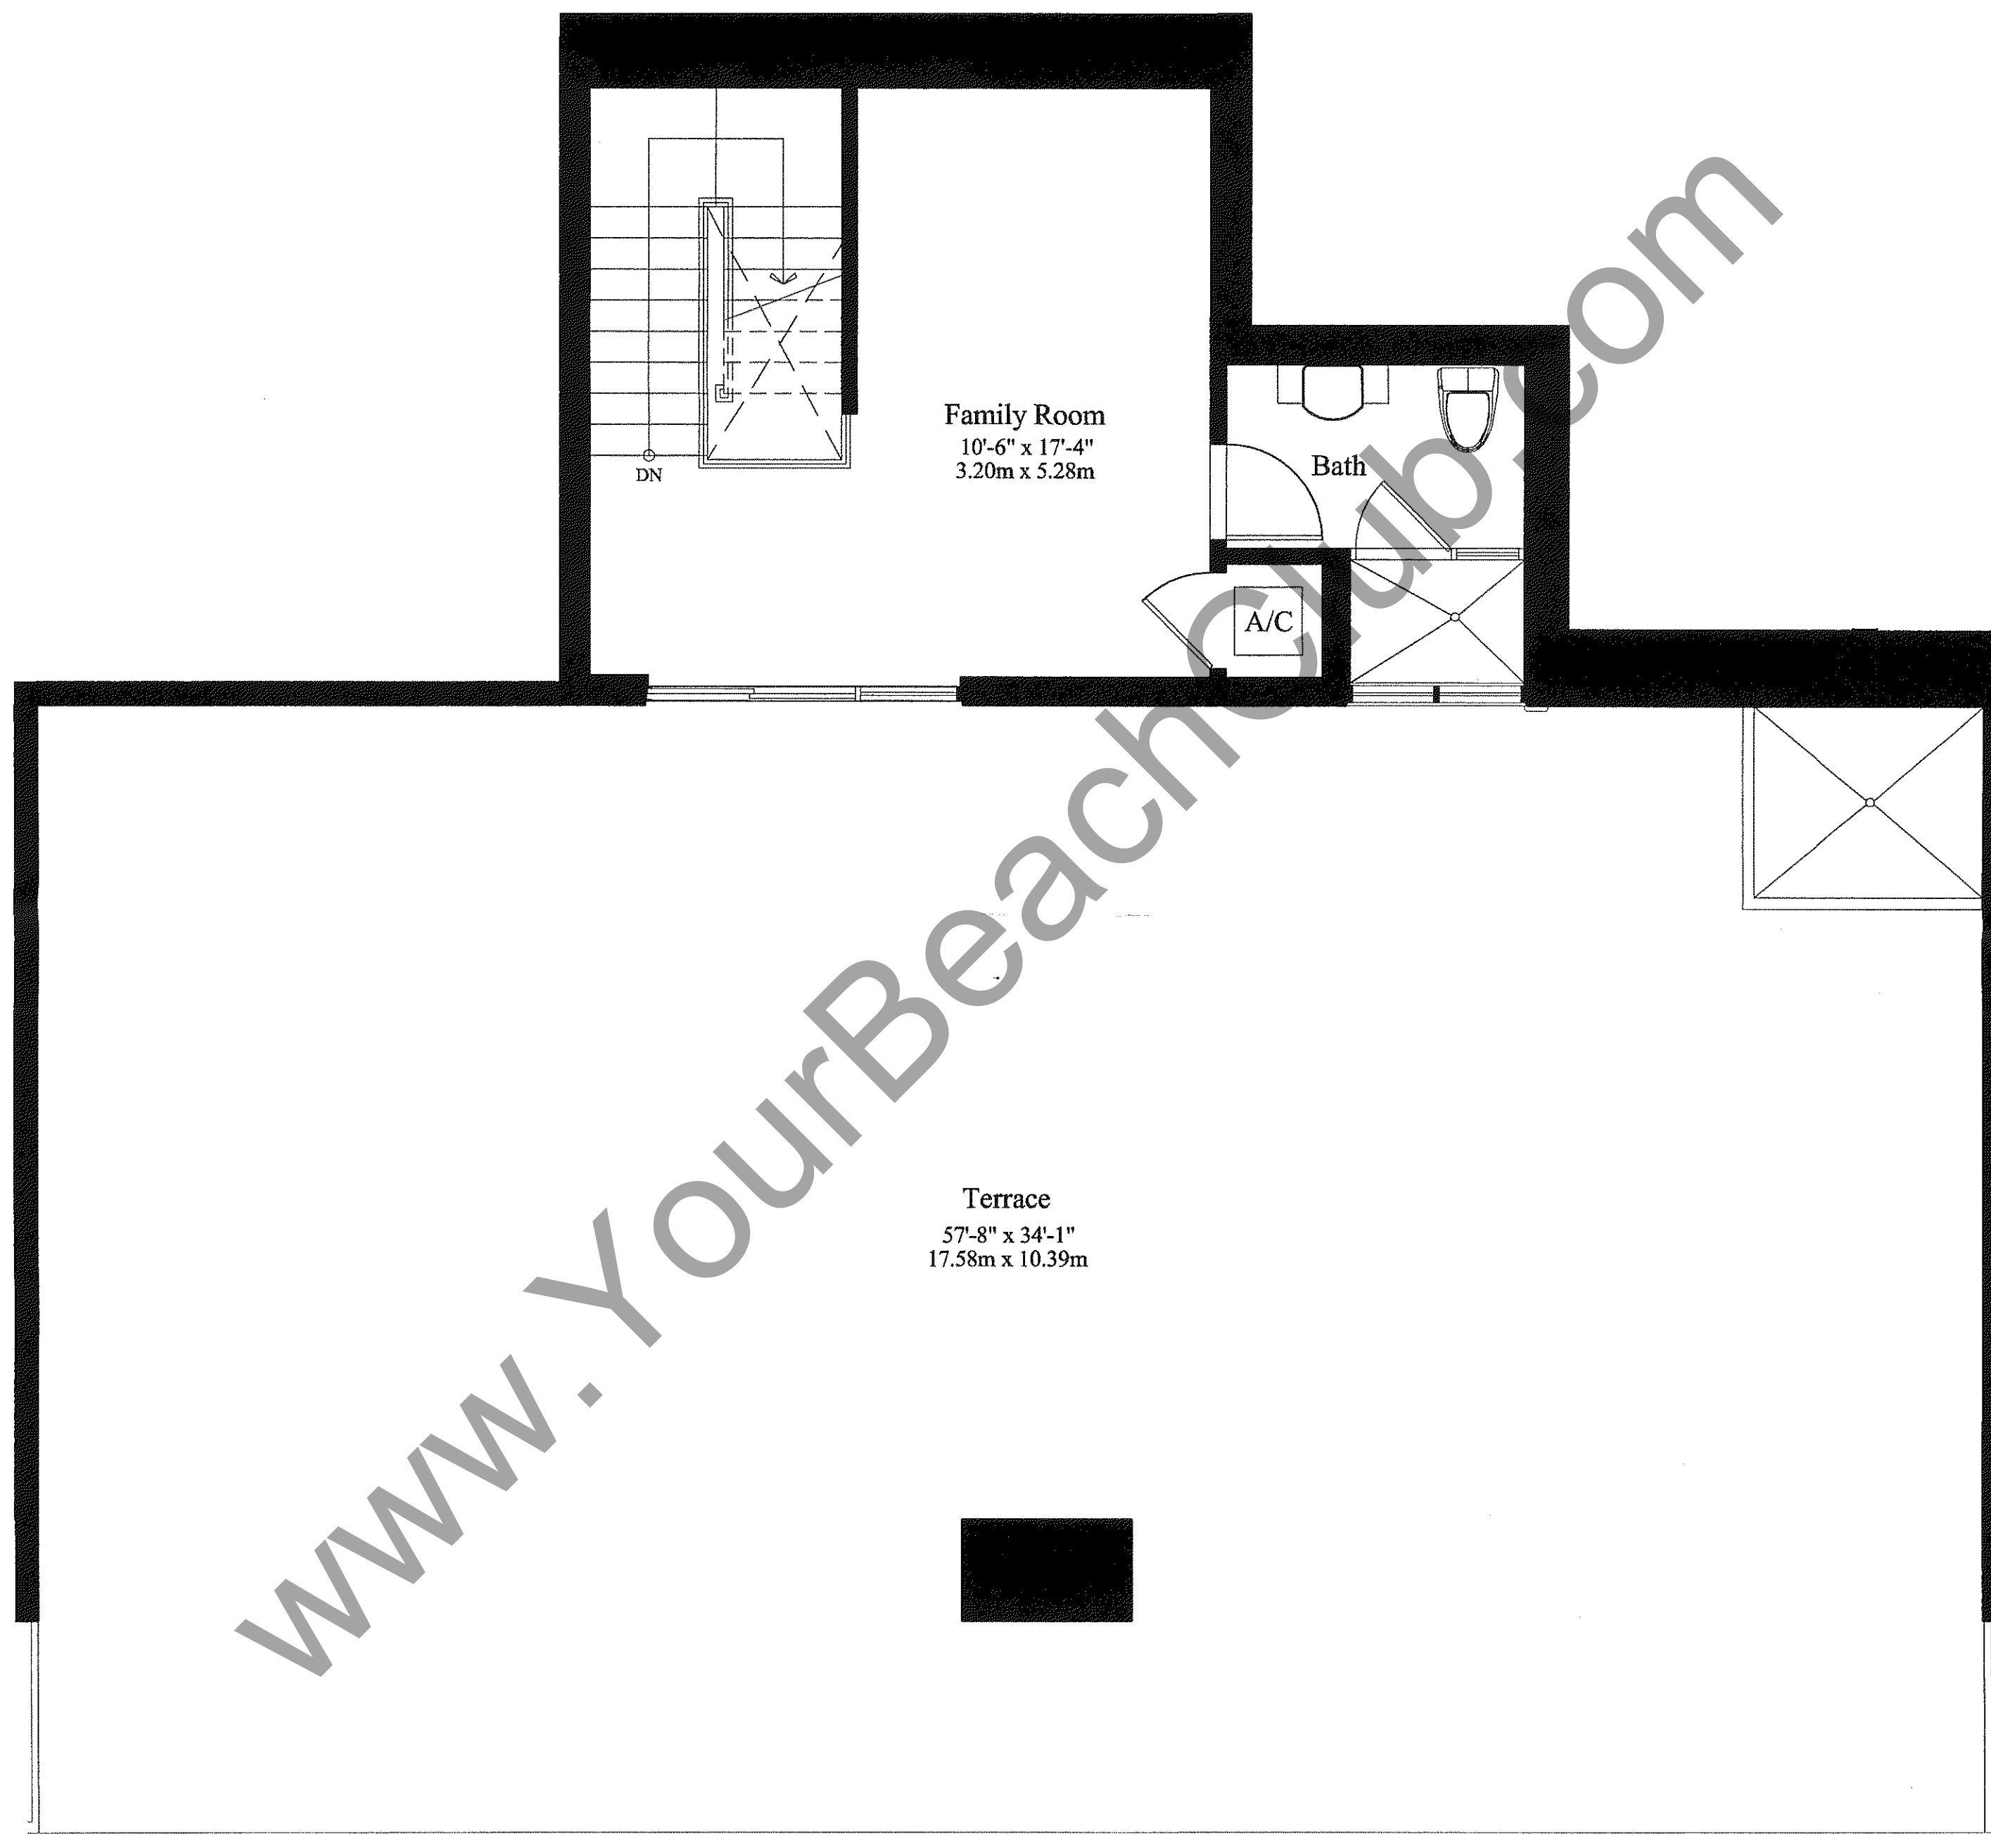

## The Sieger Suarez Architectural Partnership

5996 Southwest 70th Street, South Miami, Florida, 33143. 305/274-2702.

Charles M. Sieger, F.A.I.A.  
Lic. # AR5782

Jose J. Suarez, A.I.A.  
Lic. # AR11005

Stated dimensions are measured to the exterior boundaries of the exterior walls, the centerline of interior demising walls between units, and the outer boundary of interior demising walls adjacent to common elements, and in fact vary from the dimensions that would be determined by using the description and definition of the "Unit" set forth in the Declaration (which generally only includes the interior airspace between the perimeter walls and excludes interior structural components). All dimensions are approximate, and all floor plans and development plans are subject to change.

# The Beach Club Phase II

KEY PLAN