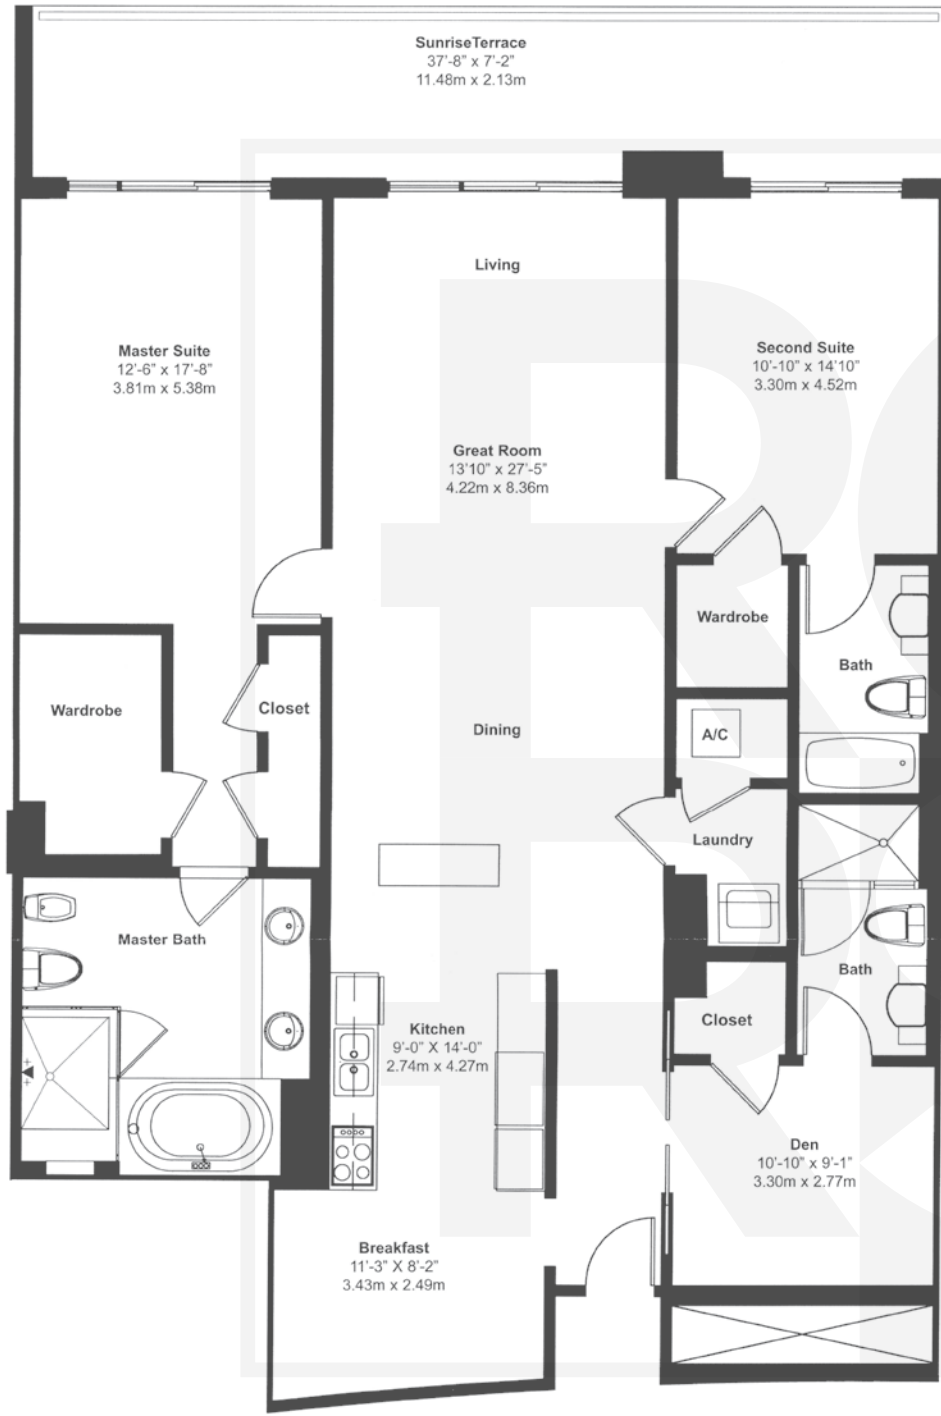

beach club

at Hallandale

Floorplan A

2 Bedrooms with Den, 3 Baths
 1841 sq. ft.
 280 sq. ft. Balcony
 2121 total sq. ft.

Tower 1 & 3

Atlantic Ocean

South Ocean Drive
 (State Road A.I.A.)

Sales 305.776.6308
www.yourbeachclub.com