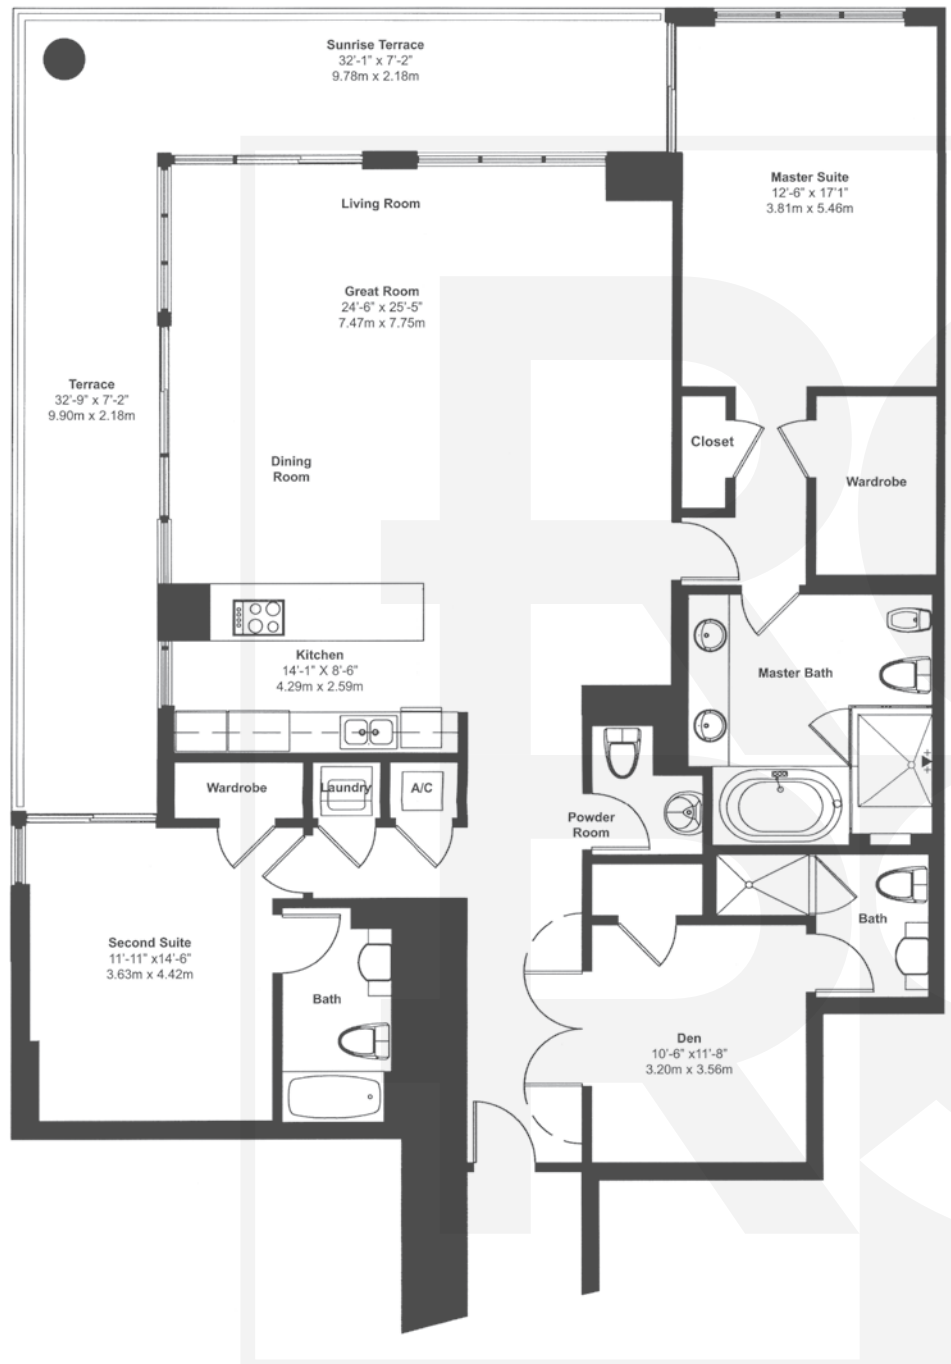

beach club

at Hallandale

Floorplan B

2 Bedrooms with Den, 3.5 Baths
 2078 sq. ft.
 464 sq. ft. Balcony
 2542 total sq. ft.

Tower 1 & 3

Atlantic Ocean

South Ocean Drive
 (State Road A.I.A.)

Sales 305.776.6308
www.yourbeachclub.com