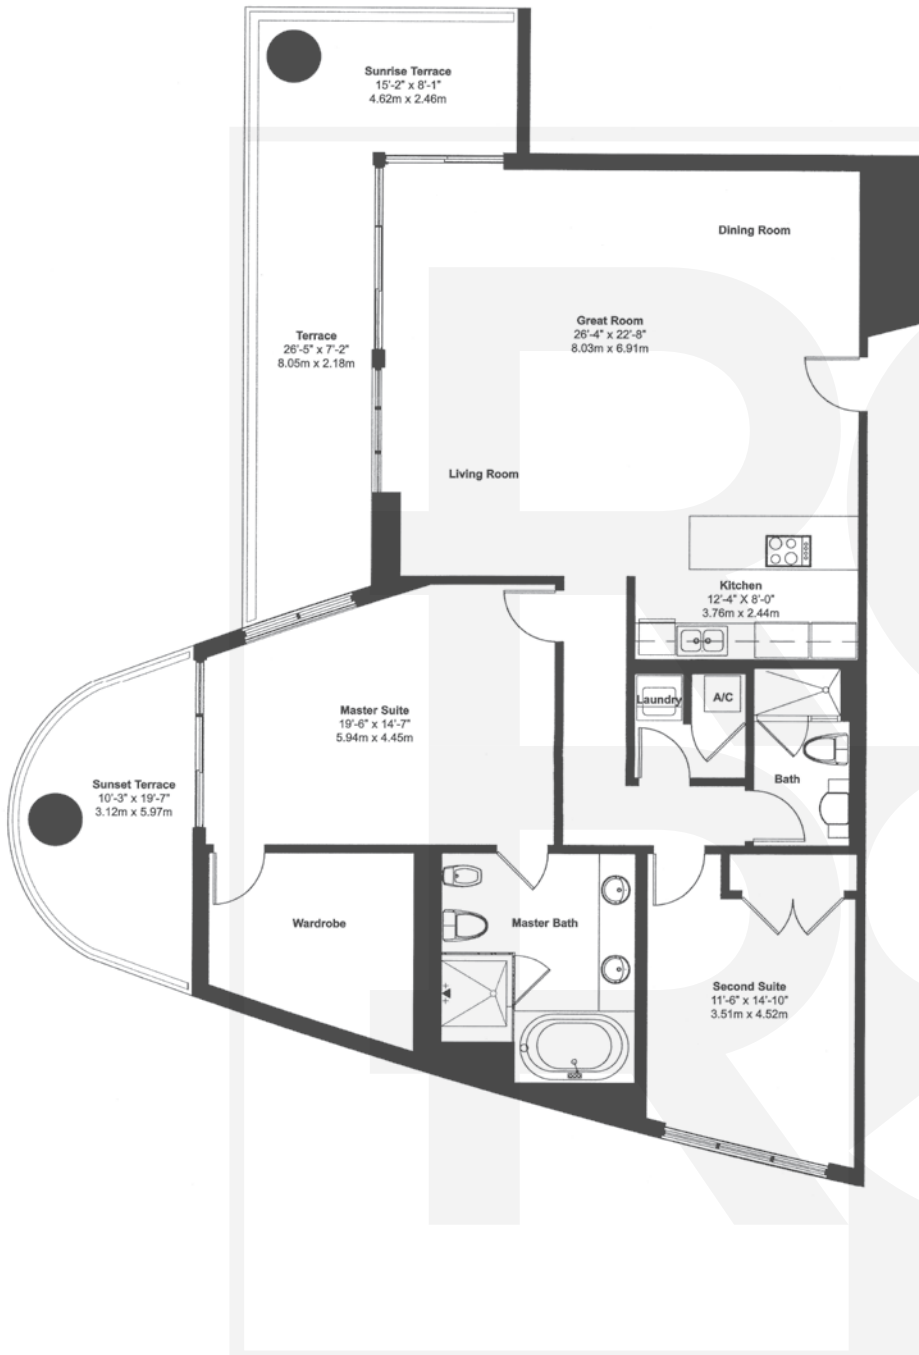

## Floorplan C

2 Bedrooms, 2 Baths  
 1782 sq. ft.  
 457 sq. ft. Balcony  
 2239 total sq. ft.

Tower 1 & 3

Atlantic Ocean

South Ocean Drive  
 (State Road A.I.A.)

Sales 305.776.6308

[www.yourbeachclub.com](http://www.yourbeachclub.com)