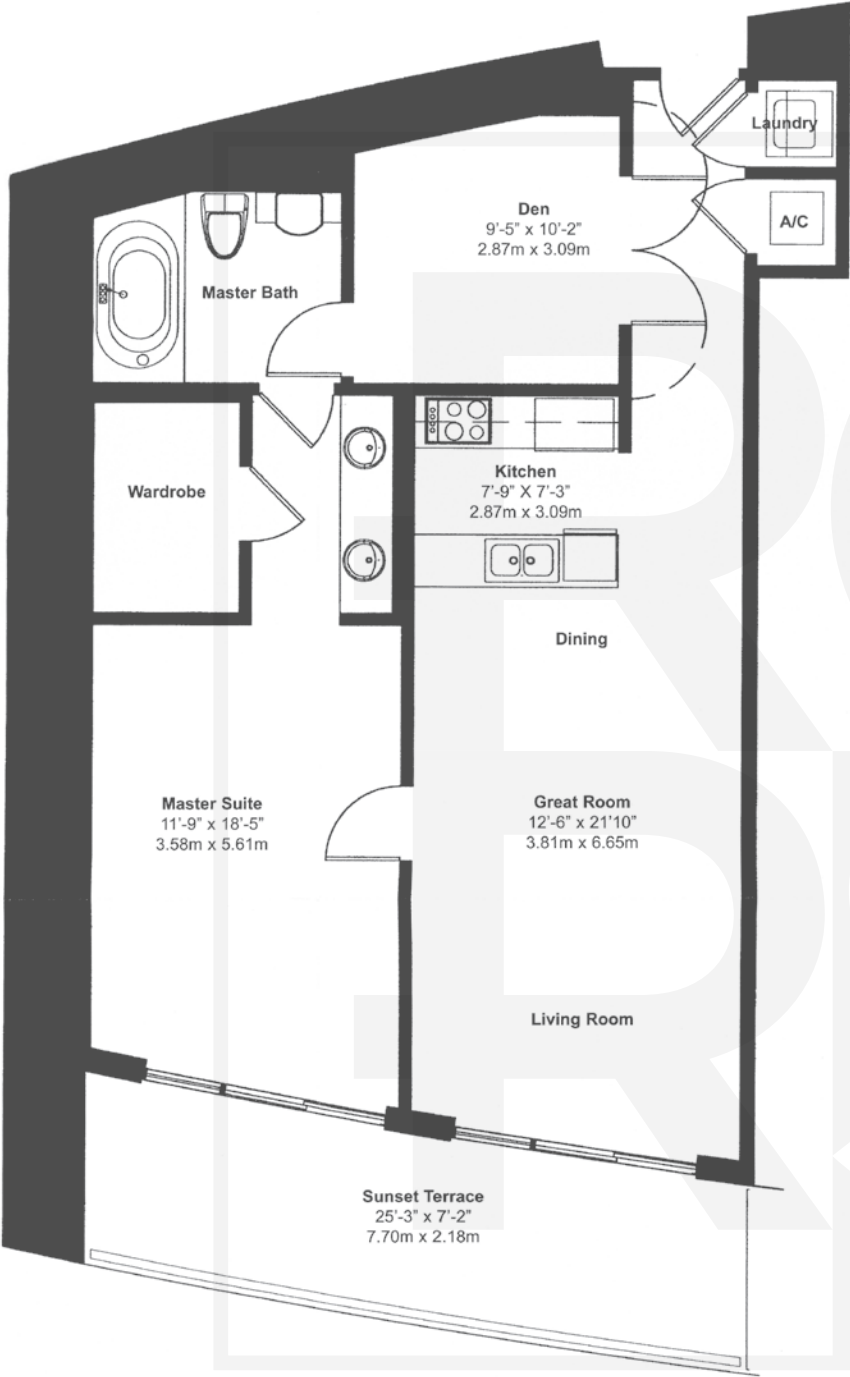

beach club

at Hallandale

Floorplan D
1 Bedroom, 1 Bath
1086 sq. ft.
195 sq. ft. Balcony
1281 total sq. ft.

Tower 1 & 3

Atlantic Ocean

South Ocean Drive
(State Road A.I.A.)

Sales 305.776.6308
www.yourbeachclub.com