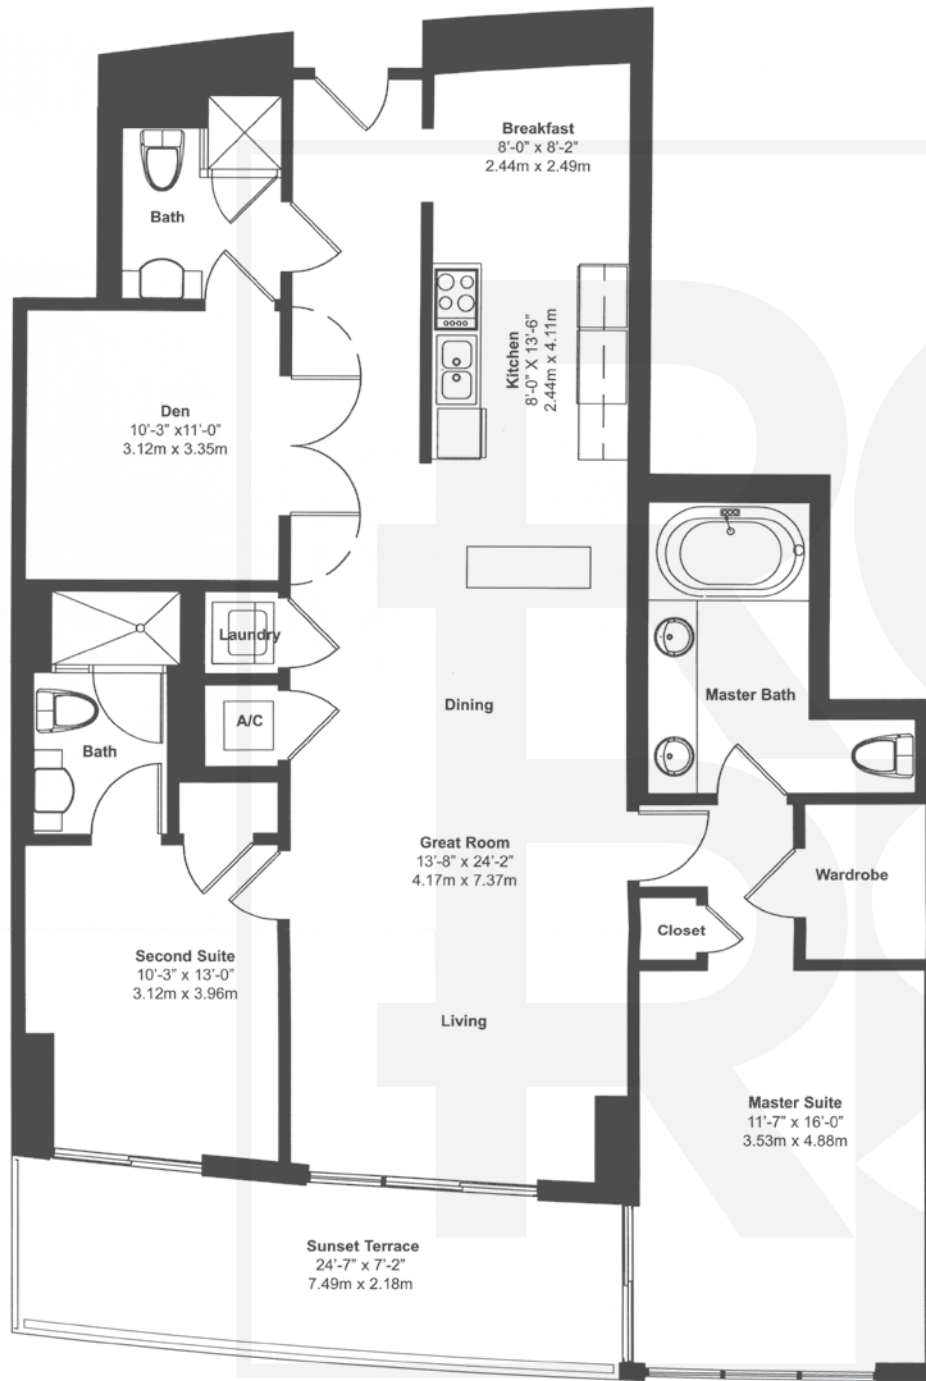

beach club

at Hallandale

Floorplan E

2 Bedrooms with Den, 3 Baths
 1571 sq. ft.
 177 sq. ft. Balcony
 1748 total sq. ft.

Tower 1 & 3

Atlantic Ocean

South Ocean Drive
 (State Road A.I.A.)

Sales 305.776.6308