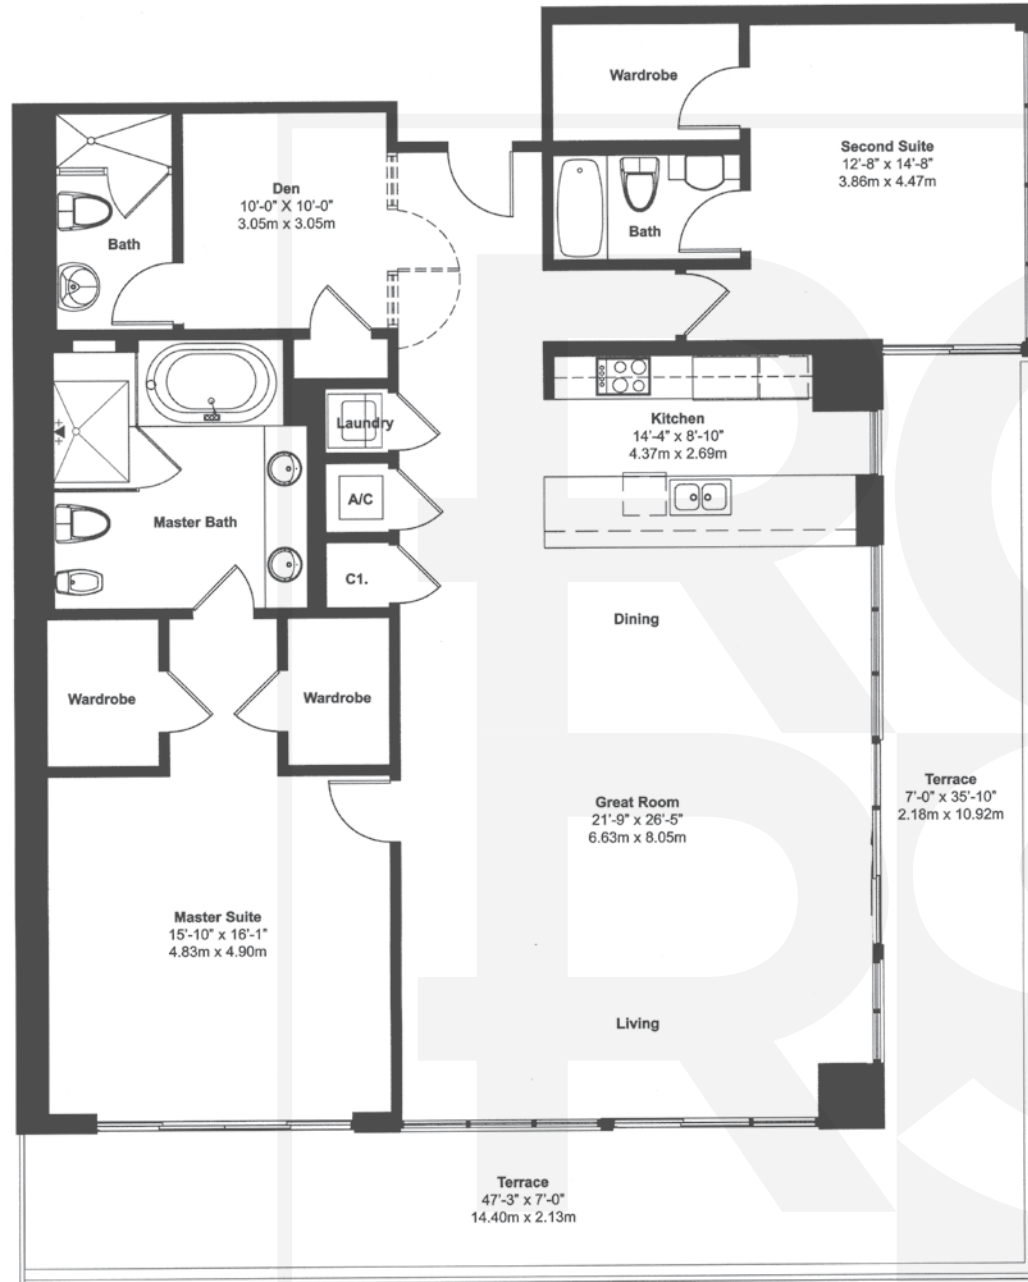

beach club

at Hallandale

Floorplan B(02)

2 Bedrooms with Den, 3 Baths
 2065 sq. ft.
 586 sq. ft. Balcony
 2651 total sq. ft.

Tower 2

OCEAN DRIVE

ATLANTIC OCEAN

Sales 305.776.6308