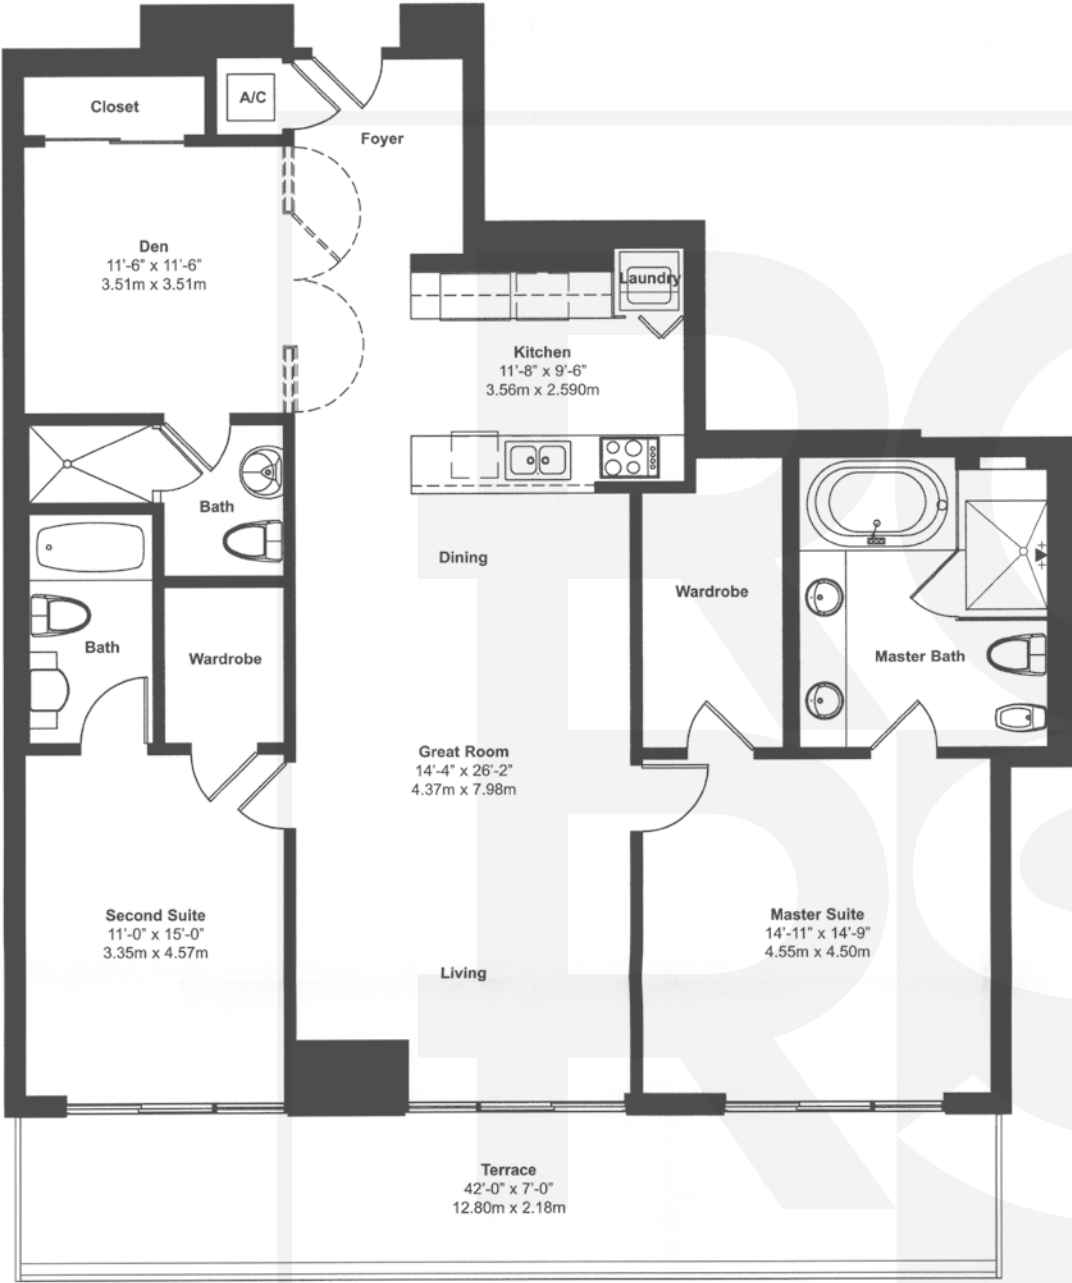

beach club

at Hallandale

Floorplan C (04)

2 Bedrooms with Den, 3 Baths
1675 sq. ft.
294 sq. ft. Balcony
1969 total sq. ft.

Tower 2

Sales 305.776.6308

www.yourbeachclub.com

Information is deemed reliable, but is not warranted.