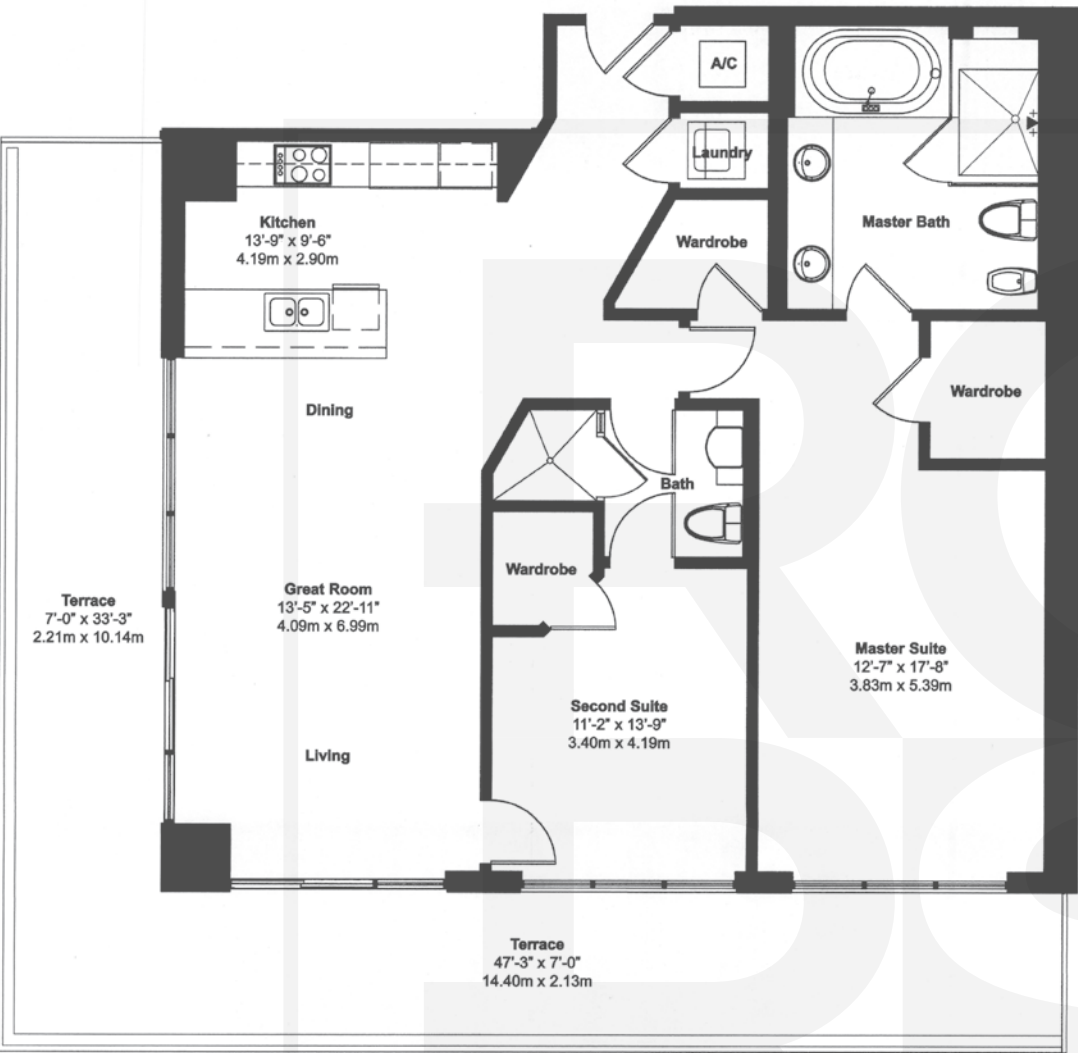

beach club

at Hallandale

Floorplan E

2 Bedrooms, 2 Baths
1458 sq. ft.
566 sq. ft. Balcony
2024 total sq. ft.

Tower 2

Sales 305.776.6308

www.yourbeachclub.com

Information is deemed reliable, but is not warranted.