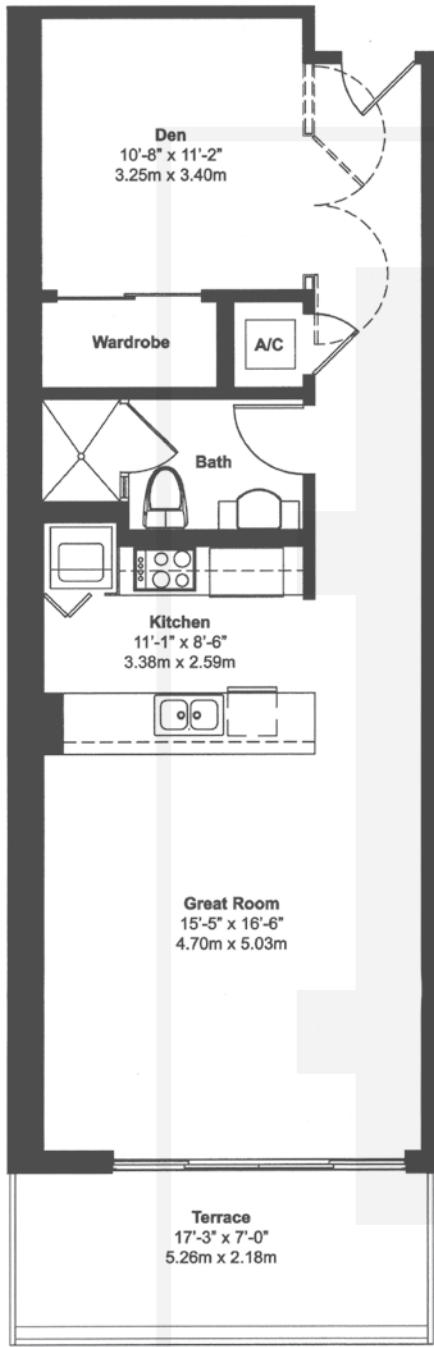

beach club

at Hallandale

Floorplan G (05)

Studio with Den, 1 Bath

811 sq. ft.

121 sq. ft. Balcony

932 total sq. ft.

Tower 2