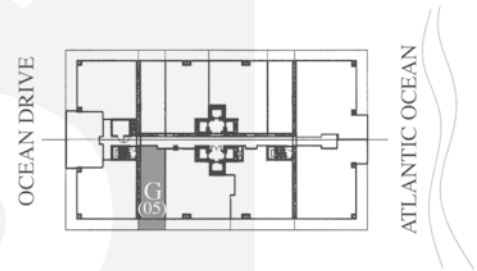

beach club

at Hallandale

Floorplan G (05)

Studio with Den, 1 Bath

811 sq. ft.

121 sq. ft. Balcony

932 total sq. ft.

Tower 2