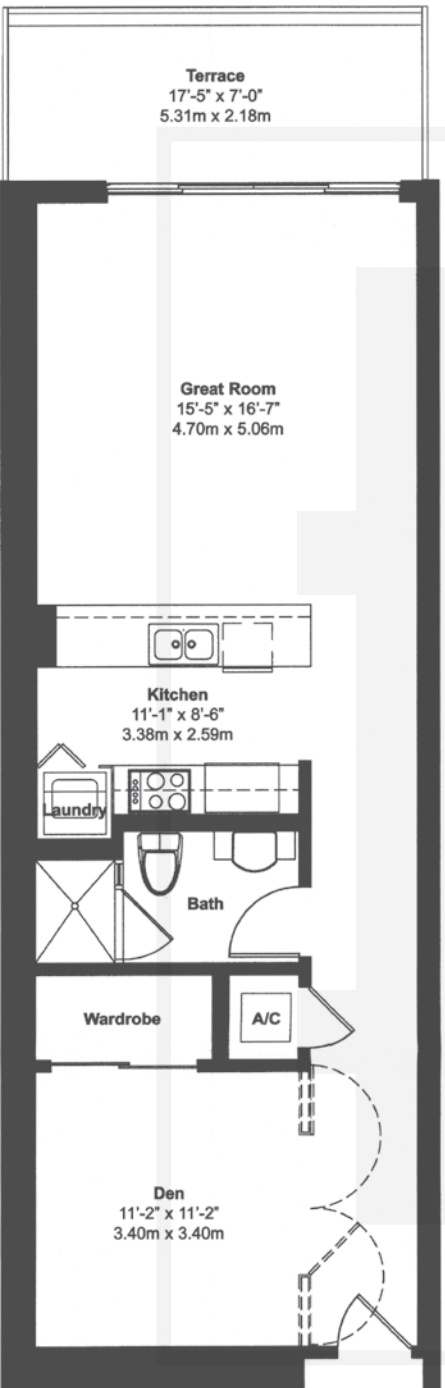

beach club

at Hallandale

Floorplan G Mod

Studio with Den, 1 Bath
844 sq. ft.
121 sq. ft. Balcony
965 total sq. ft.

Tower 2

Sales 305.776.6308

www.yourbeachclub.com

Information is deemed reliable, but is not warranted.