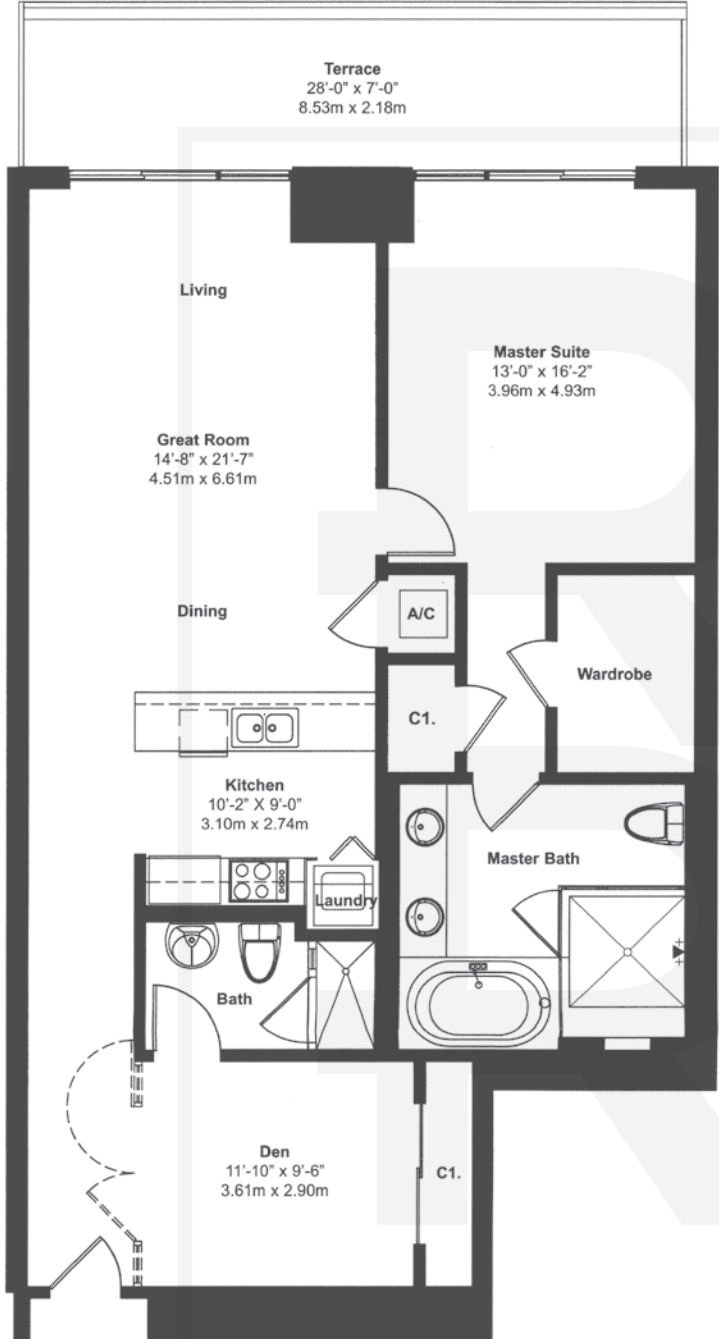

beach club

at Hallandale

Floorplan H (10)

1 Bedroom with Den, 2 Baths
1337 sq. ft.
198 sq. ft. Balcony
1535 total sq. ft.

Tower 2

Sales 305.776.6308

www.yourbeachclub.com

Information is deemed reliable, but is not warranted.