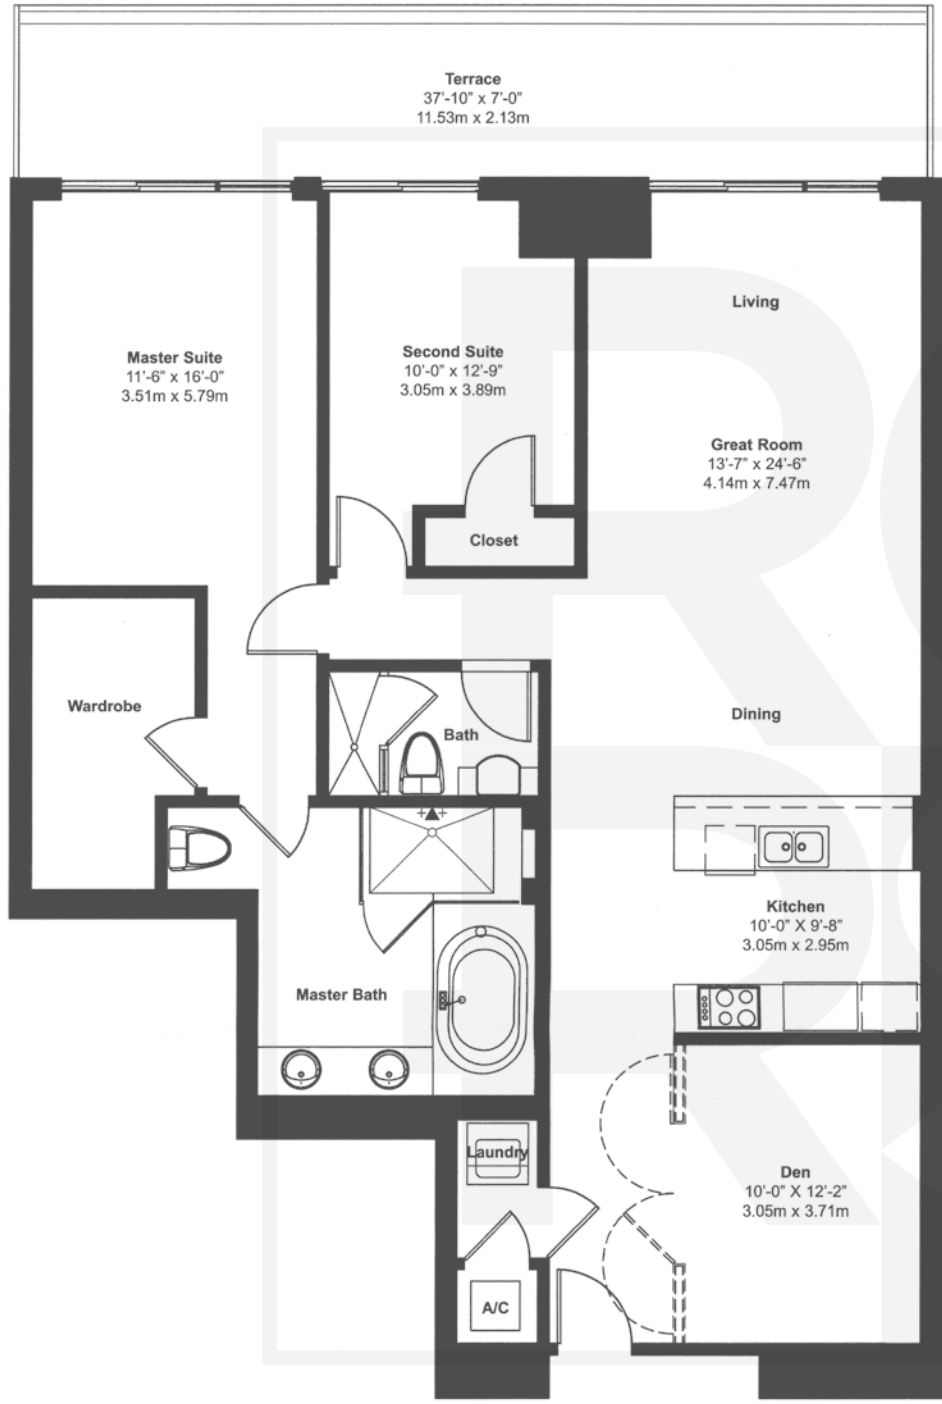

beach club

at Hallandale

Floorplan J (11)

2 Bedrooms with Den, 2 Baths
1554 sq. ft.
264 sq. ft. Balcony
1818 total sq. ft.

Tower 2

Sales 305.776.6308

www.yourbeachclub.com

Information is deemed reliable, but is not warranted.