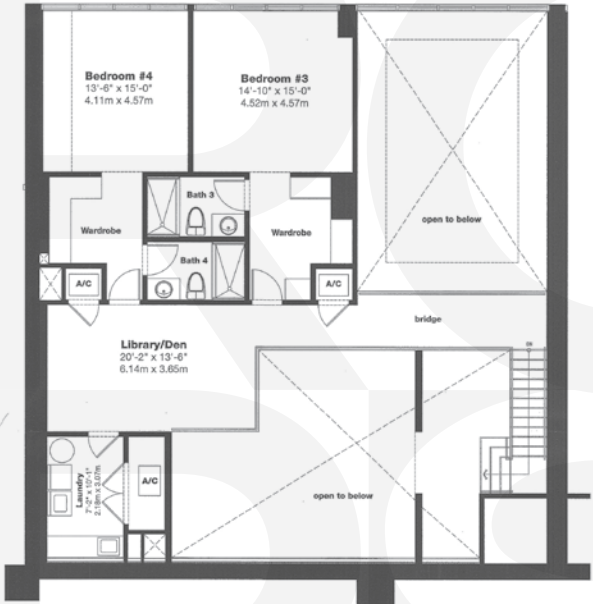

beach club

at Hallandale

Townhome A

4 Bedrooms, 4.5 Baths
 Lower 2,662 sq. ft.
 Upper 1,358 sq. ft.
 4,020 total sq. ft.

Lower Level

Upper Level

Tower 2

Sales 305.776.6308