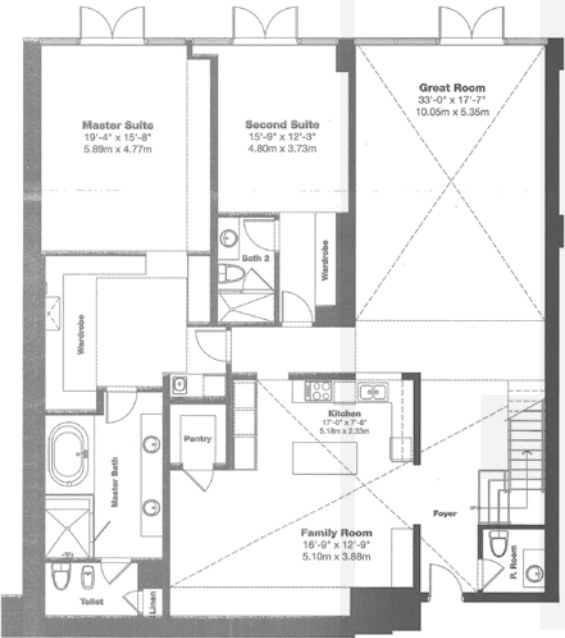

beach club

at Hallandale

Townhome A

4 Bedrooms, 4.5 Baths
 Lower 2,662 sq. ft.
 Upper 1,358 sq. ft.
 4,020 total sq. ft.

Lower Level

Upper Level

Tower 2

Sales 305.776.6308