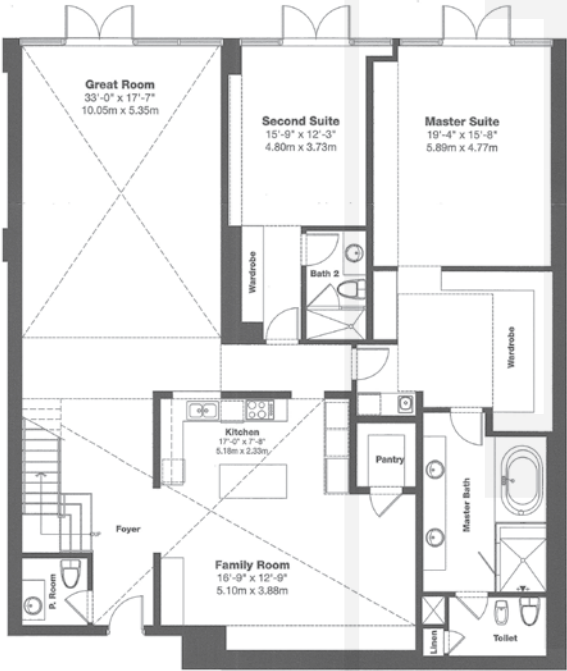

beach club

at Hallandale

Townhome B

4 Bedrooms, 4.5 Baths
 Lower 2,662 sq. ft.
 Upper 1,358 sq. ft.
 4,020 total sq. ft.

Upper Level

Lower Level

Tower 2

Sales 305.776.6308