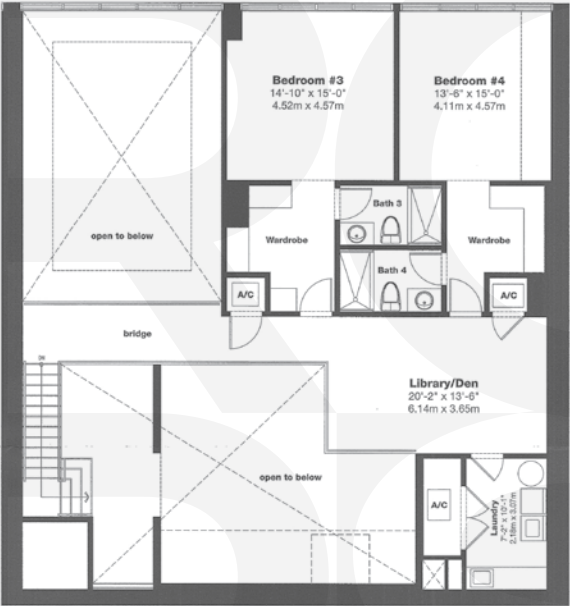

beach club

at Hallandale

Townhome B

4 Bedrooms, 4.5 Baths
 Lower 2,662 sq. ft.
 Upper 1,358 sq. ft.
 4,020 total sq. ft.

Upper Level

Lower Level

Tower 2

Sales 305.776.6308