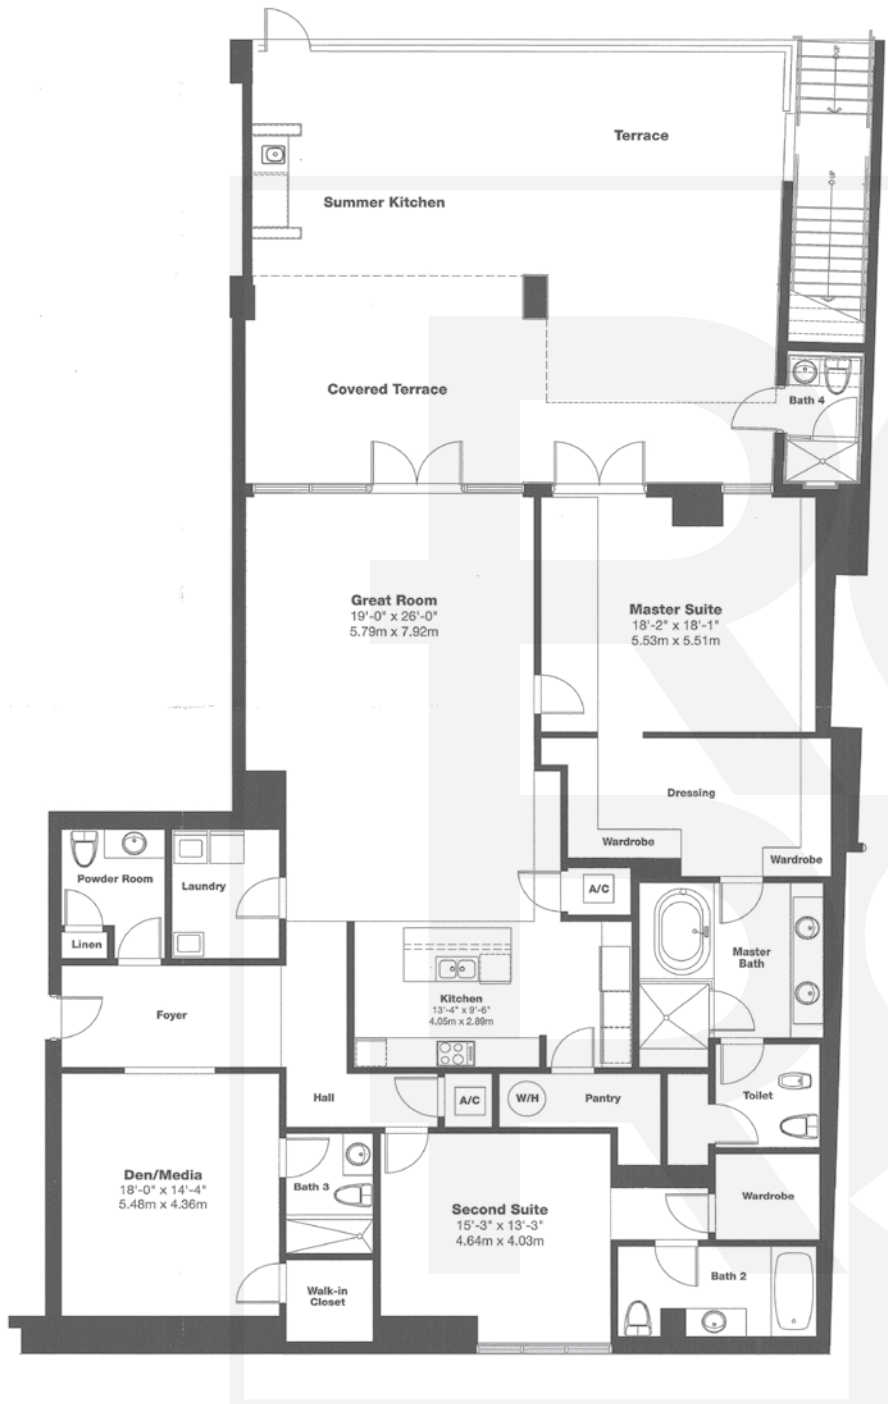

## Townhome C

2 Bedrooms with Den, 4.5 Baths  
 Interior 2,926 sq. ft.  
 Terrace 1,105 sq. ft.  
 Total 4,031 sq. ft.